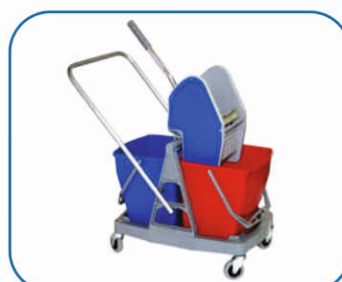

Shoe Polish/Shine Machine :  
Big-L510\*W300\*H800mm  
Small-L370\*W210\*H280mm

Collection Trolley/Caddy Basket,  
Dim: 102\*50\*96 cms

Restaurant Collection Trolley : SS & ABS,  
Dim: 90\*46\*95 cms

Guest Umbrella : Black/Grey color,  
30" Dia

Umbrella Stand : SS, Black/Gold color,  
Dim:10\*24 in

Wet & Dry Vacuum Cleaner :  
16L/30L/60L, Heavy-Duty

Tile Scrubbing Machine :  
3 Brushes, Heavy Duty

Wringer Trolley :  
Double Bucket, 36L, Heavy Duty